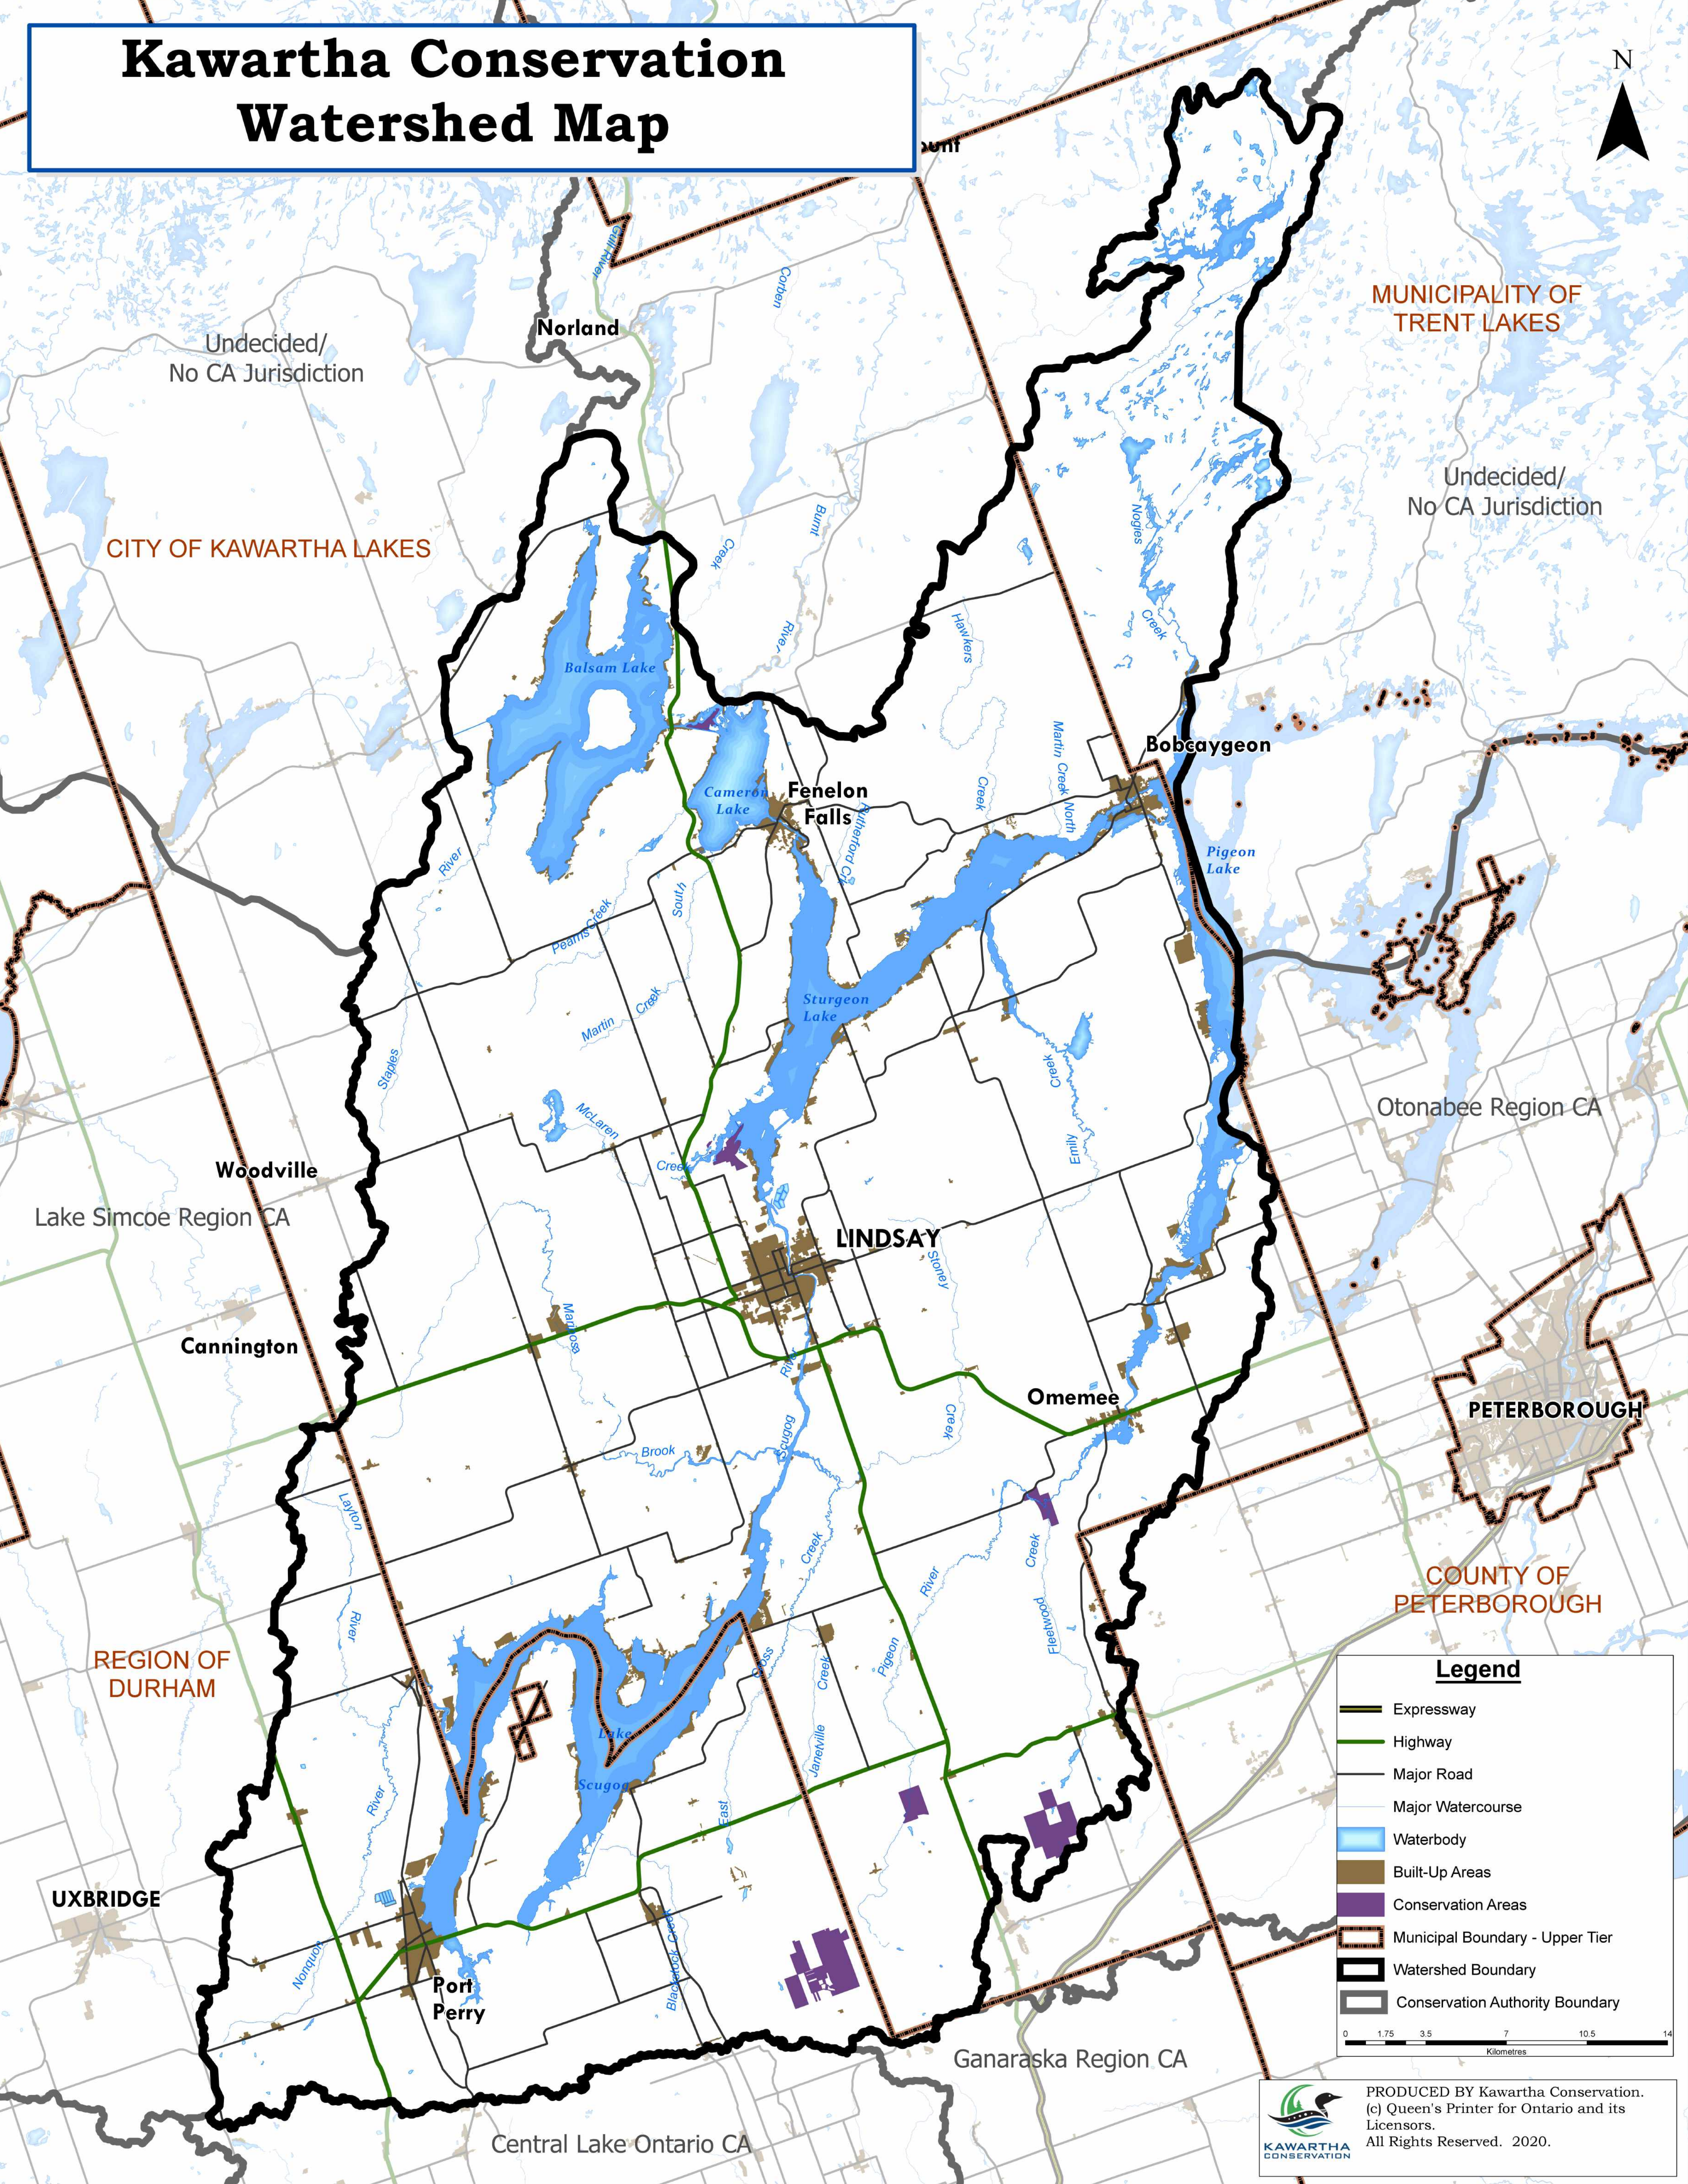

# Kawartha Conservation Watershed Map

MUNICIPALITY OF TRENT LAKES

Undecided/  
No CA Jurisdiction

CITY OF KAWARTHA LAKES

Bobcaygeon

Fenelon Falls

Otonabee Region CA

Woodville

Lake Simcoe Region CA

LINDSAY

Cannington

Omeme

PETERBOROUGH

COUNTY OF PETERBOROUGH

REGION OF DURHAM

UXBRIDGE

Port Perry

Ganaraska Region CA

Central Lake Ontario CA

## Legend

- Expressway
- Highway
- Major Road
- Major Watercourse
- Waterbody
- Built-Up Areas
- Conservation Areas
- Municipal Boundary - Upper Tier
- Watershed Boundary
- Conservation Authority Boundary